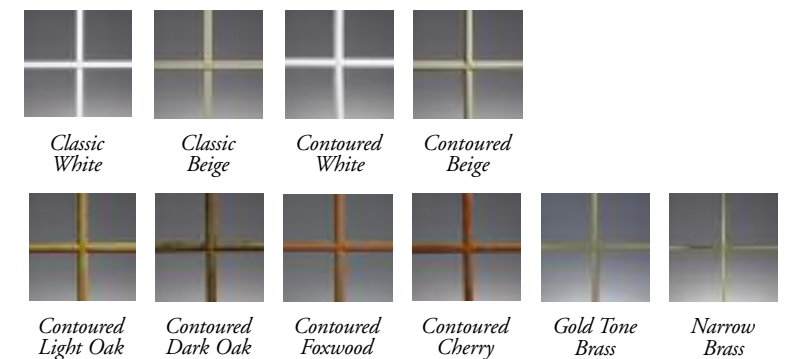

Grid Patterns:

Grid Profiles: